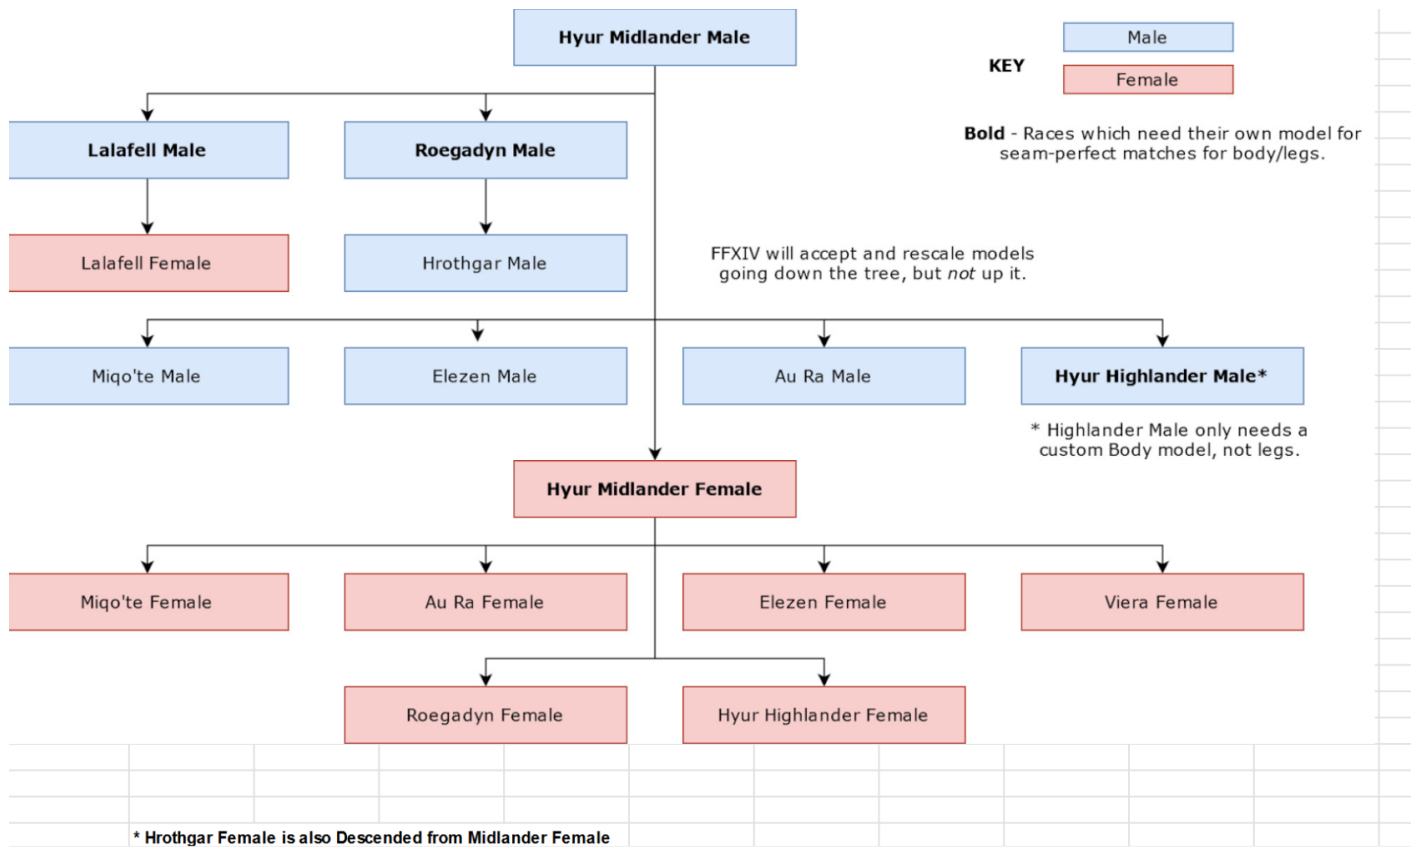

Racial Scaling tree (wip, outdated)

this does not include viera male or hrothgar female and must be remade. will update later, here's the old one.

Revision #2

Created 2024-07-15 14:48:43 UTC by gwyneth_allora