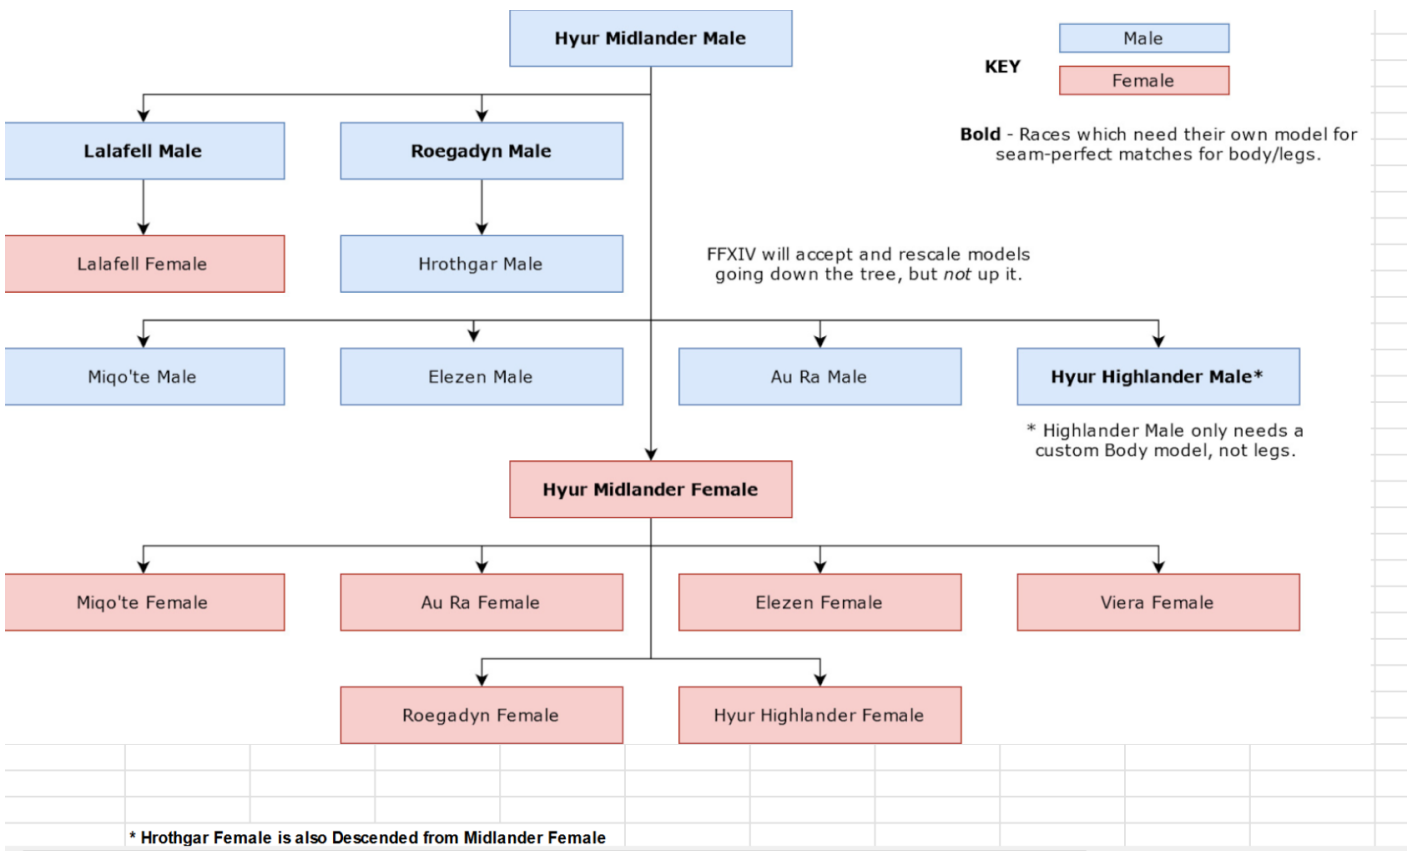

Racial Scaling tree (wip, outdated)

this does not include viera male or hrothgar female and must be remade. will update later, here's the old one.

Revision #2

Created 2024-07-15 14:48:43 UTC by gwyneth_allora